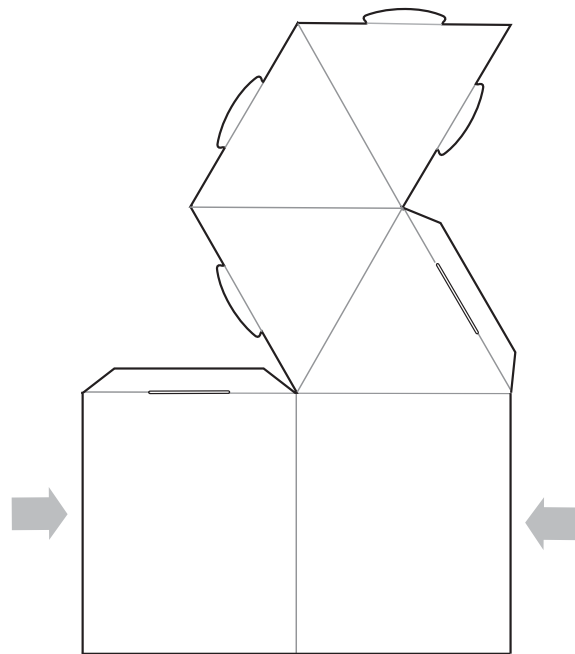

INSTRUCTIONS

NOT SHOWN ACTUAL SIZE

13751701 Arabian Lantern Centerpiece Instructions

©2016 Oriental Trading Company, Inc.
 OrientalTrading.com (800)-228-2269

STEP 1:

Press each side of box in toward center, forming the box shape. Push down on the bottom of the box from the inside to lock into place.

STEP 2:

Fold crease of top and press tab into slot on top edge of box. Repeat with all sides until complete.

FINISHED!

11.000"
279.4mm

215.9mm
8.500"

ITEM 13751701	07/19/16	Rachel	rehlers@oriental.com	1 of 1
SPECIAL INSTRUCTIONS		PROCESS COLOR		
Instruction sheet to be included in each package.				
Size: 8.5"W x 11"H				
MATERIALS				
90 gram weight paper, pure white, uncoated.				
DO NOT PRINT DIE LINES, MEASUREMENTS OR INFORMATION BOX SHOWN ON ARTWORK INFO PAGES - THEY ARE PROVIDED FOR VENDOR INFO ONLY.				
DISCLAIMER: COLOR PRINTS MAY NOT BE EXACT - PLEASE REFER TO COLOR STANDARDS OR PANTONE MATCHING SYSTEM®				
		© ALL ARTWORK COPYRIGHT OF OTC. ALL CONCEPTS ARE CONFIDENTIAL AND TO BE USED EXCLUSIVELY FOR OTC.		